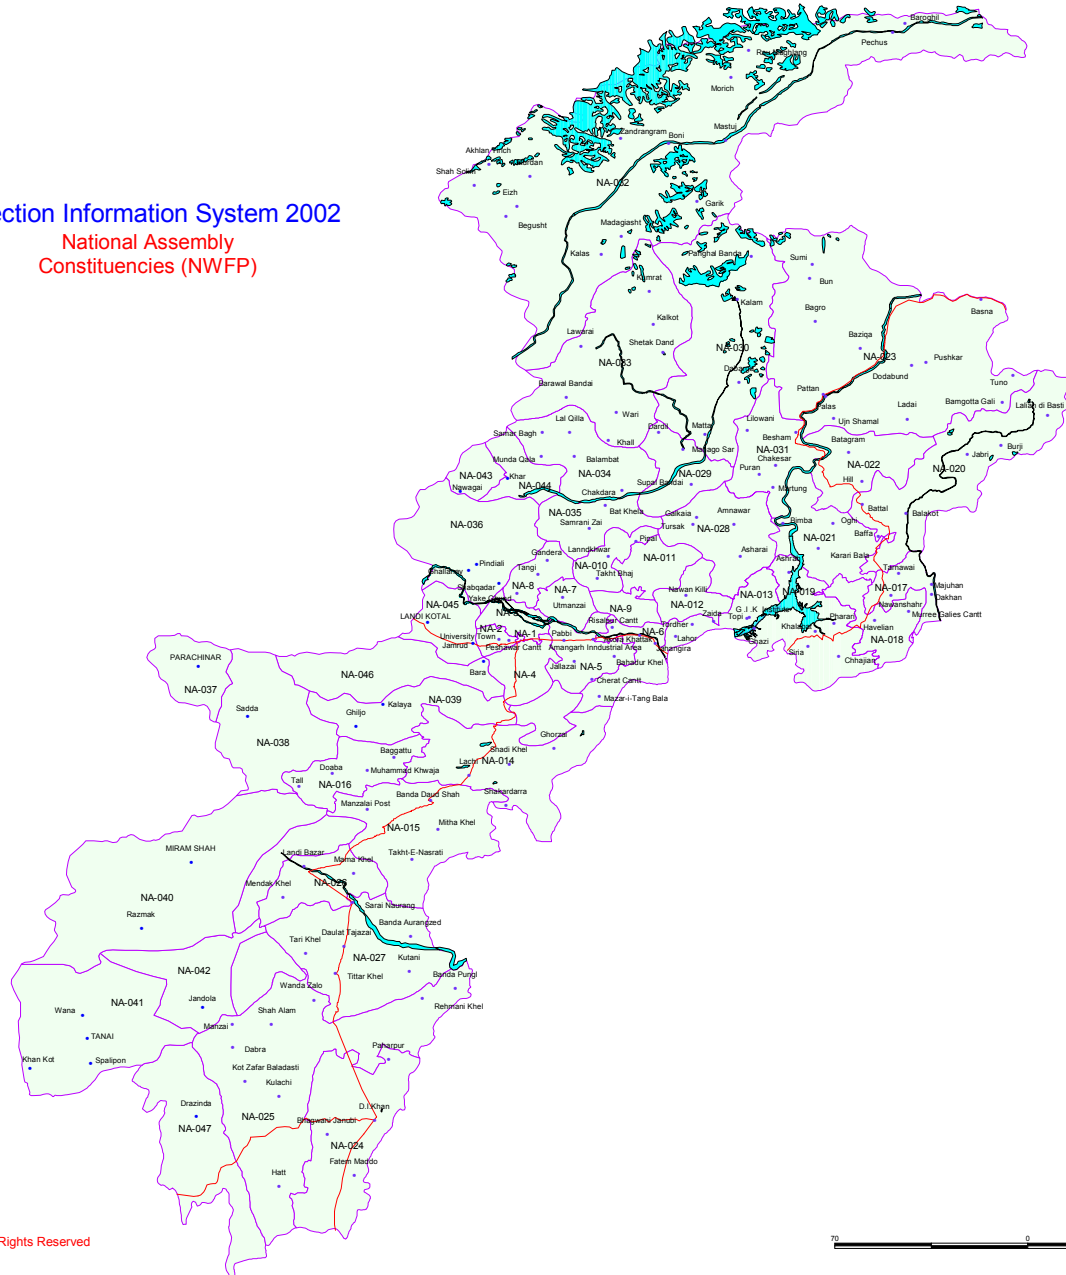

Election Information System 2002  
National Assembly  
Constituencies (NWFP)

- Fata-Localities
- Localities
- △ Nha
- River
- NWFP(Na)