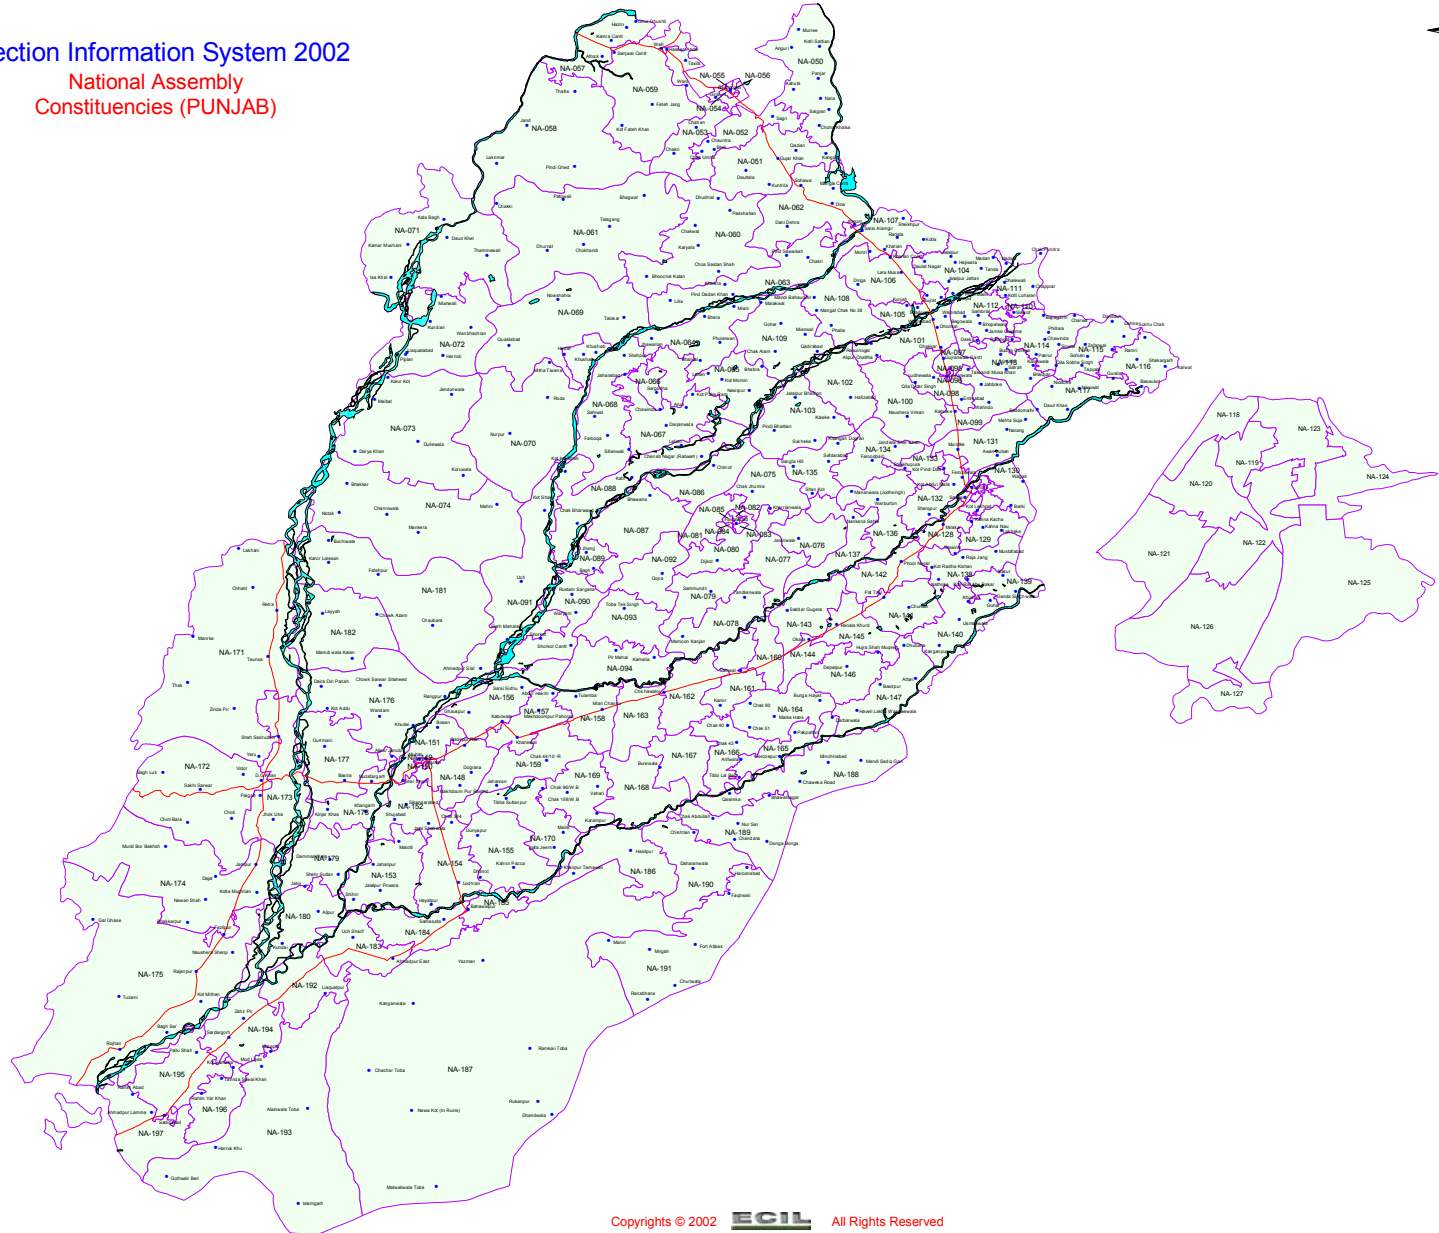

Election Information System 2002
National Assembly
Constituencies (PUNJAB)

- Localities
- Ravi
- Beas
- Punjab(Na)

50 0 50 100 Kilometers