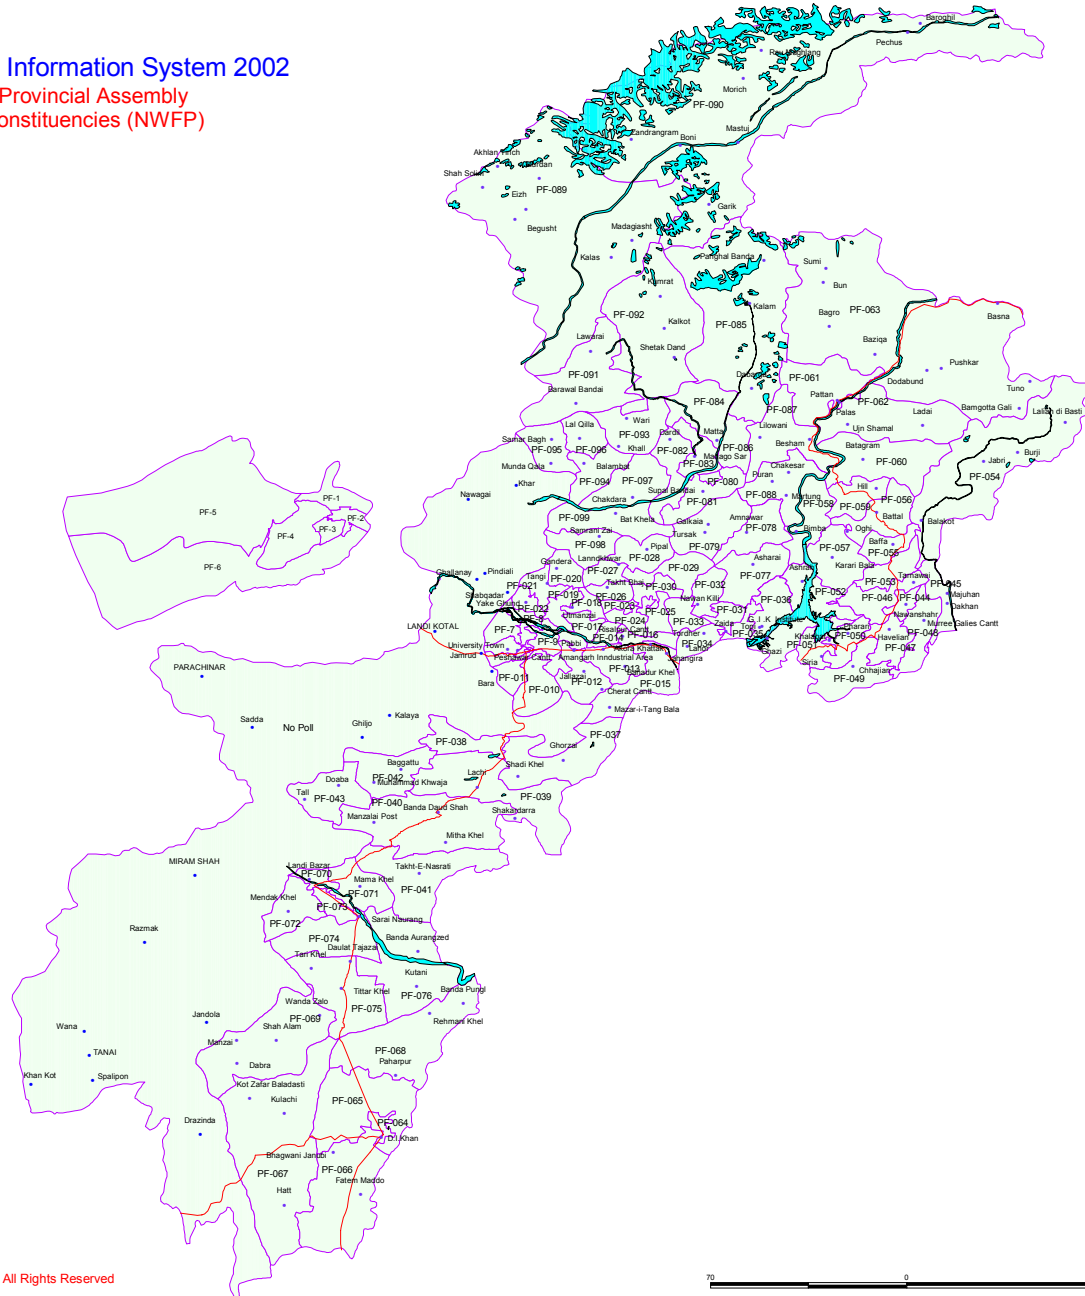

Election Information System 2002  
 Provincial Assembly  
 Constituencies (NWFP)

- Fata-Localities
- Localities
- △ Nha
- River
- NWFP(Pf)