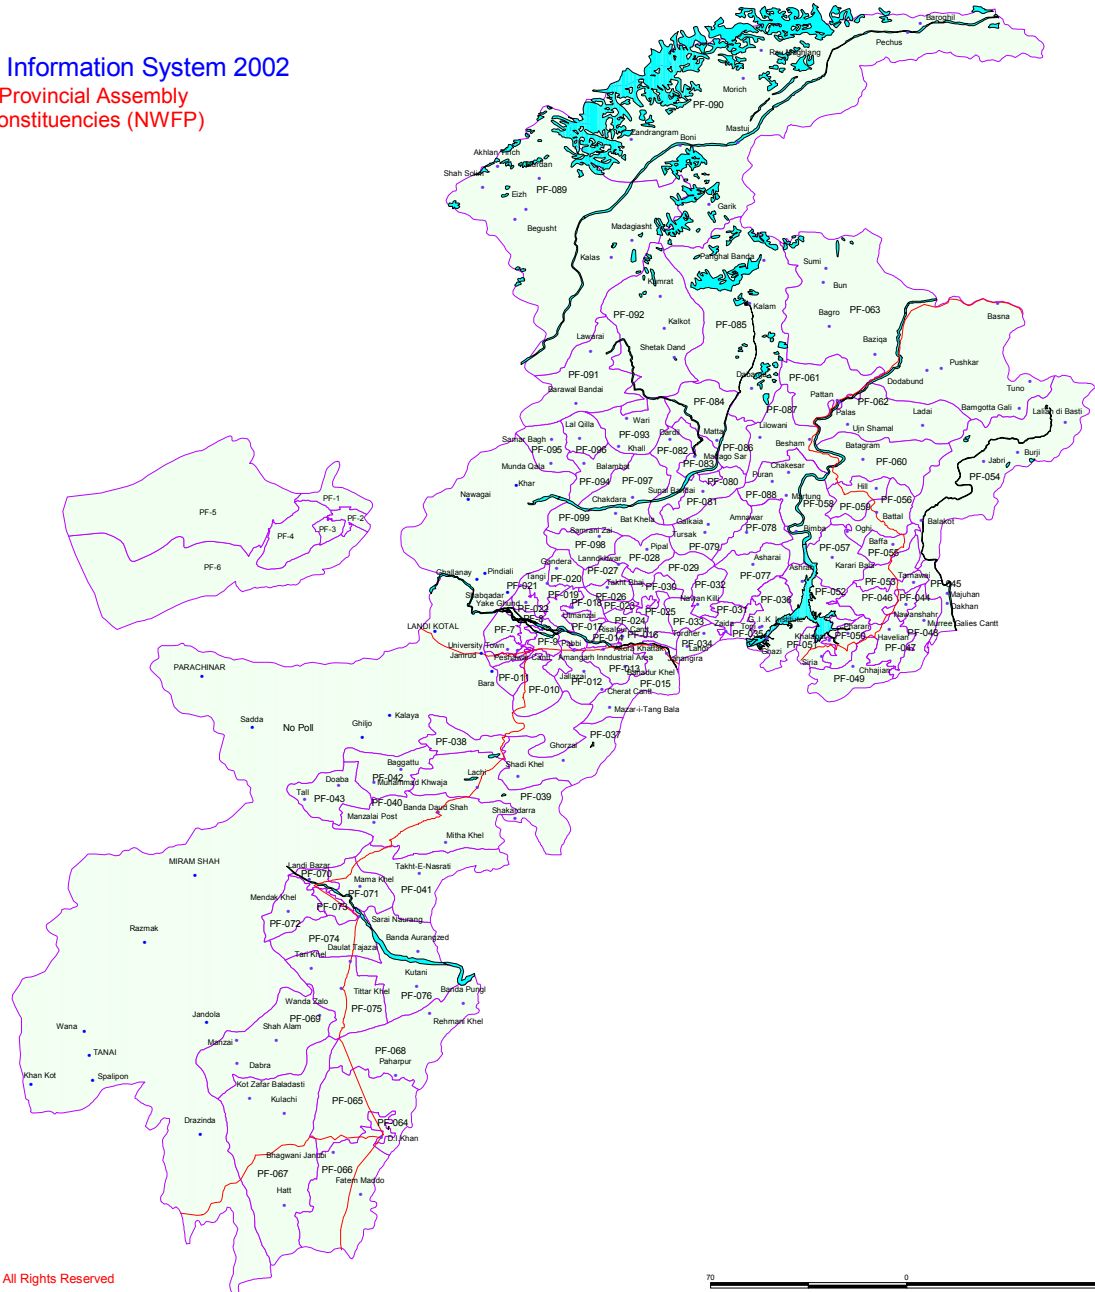

Election Information System 2002
 Provincial Assembly
 Constituencies (NWFP)

- Fata-Localities
- Localities
- △ Nha
- River
- NWFP(Pf)